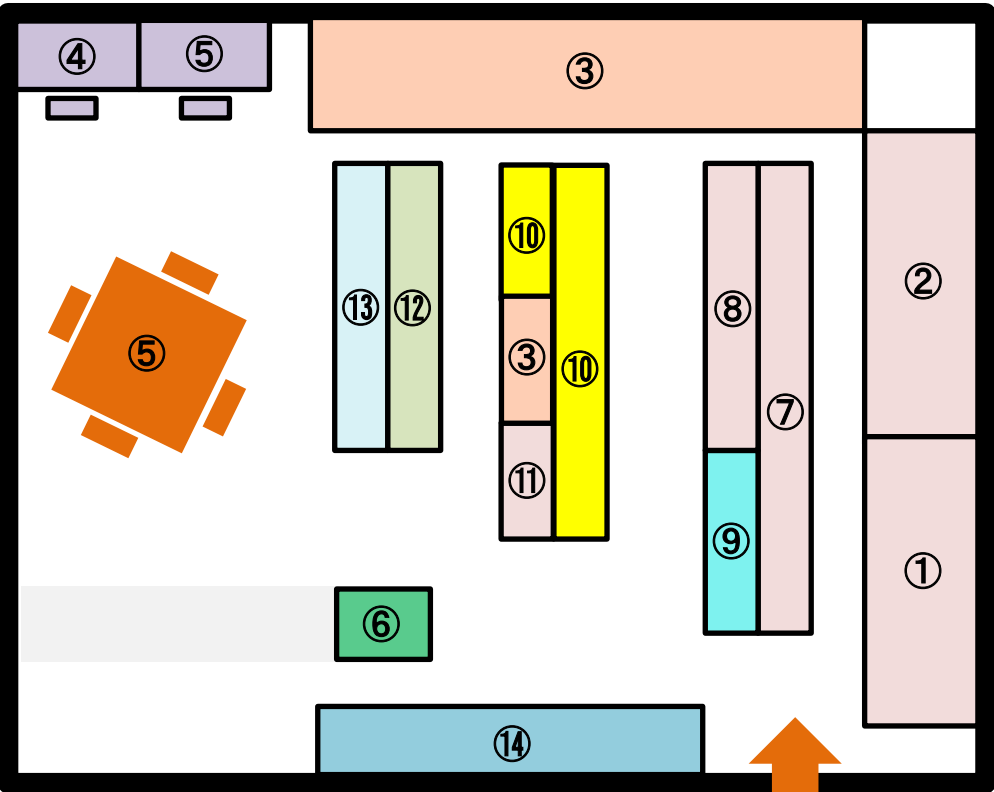

- ① OECD図書 OECD Publications
- ② 購読雑誌 Subscribing Journals
- ③ 参考図書 Reference Books
- ④ 閲覧用デスク(DVD再生用) DVD Player
- ⑤ 閲覧用デスク Reference Desk
- ⑥ 案内カウンター Reference Counter
- ⑦ 大学紀要 University Bulletins
- ⑧ 機関刊行物 Reports by Domestic Organizations
- ⑨ YNU紀要 YNU Bulletins
- ⑩ 専攻横断EP・英語EP・JDSプログラム関連資料
  Collections for Flexible Curriculum across Departments,
  All-English Graduate Program, and Project for Human
  Resource Development Scholarship
- ⑪ 国連大学図書 UNU Publications
- ⑫ 機関刊行物 Reports by International Organizations
- ⑬ 視聴覚資料 Audio Visual Materials (VHS, DVD)
- ⑭ 博士学位論文GSISS Doctoral Dissertations

資料検索・情報検索
Online Search, Databases

博士学位論文/Doctoral Dissertations
当資料室内で冊子体の閲覧ができる他、資料室WEB
サイトで所蔵論文一覧表の閲覧が可能。YNUリポジ
トリでは論文の全文を公開。
You are free to read the doctoral dissertations inside
LISSS, and find the lists at LISSS web site.
Also, full text versions and/or abstracts are available at
YNU-Repository.
YNU-Repository :
<https://ynu.repo.nii.ac.jp/search?page=1&size=20&sort=custom_sort&search_type=2&q=405>

E-Journals, E-Books, Online Databases
YNU附属図書館のWEBサイトでは、学内端末からアクセス可
能な電子ジャーナル・電子ブック・データベース一覧を紹介。
(一部は学外からアクセス可能なものあり)
In the website of YNU Main Library, you can find E-Journals, E-
Books and online databases available free online through every
PC in YNU. Some titles can be accessed from outside YNU.
YNU Main Library :
<http://www.lib.ynu.ac.jp/search/index.html>

YNU-OPAC
当資料室も含め、YNU全体で所蔵する資料の検索
が可能。電子ジャーナルサイトやCiNiiへのリンクも
利用可能。
You can search the whole materials of YNU library,
also be available to check the links, KL-NET, Webcat
Plus, CiNii Books, and CiNii Articles
<https://opac.lib.ynu.ac.jp/opc/>